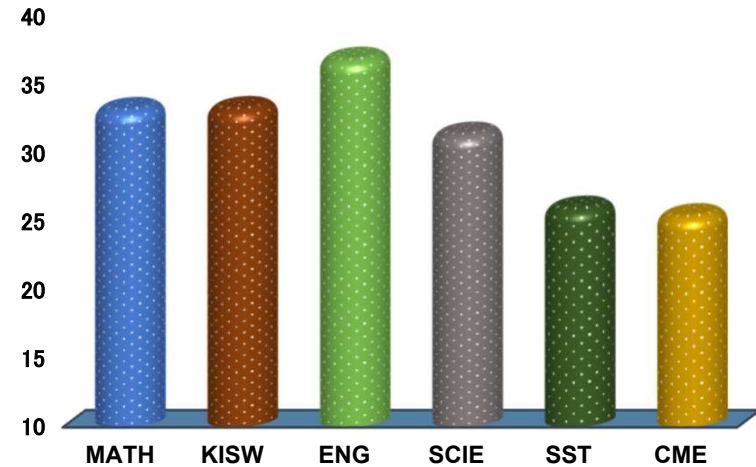

EAST AFRICA

REGION: DAR ES SALAAM

SCHOOL AVERAGE

30.9

DISTRICT: KINONDONI

SUBJECT AND GRADE PERFORMANCE ANALYSIS

SUBJECT RANKING

ENGLISH	36.8	74%	1
KISWAHILI	33.2	66%	2
MATHEMATICS	33.1	66%	3
SCIENCE	31.3	63%	4
SOCIAL STUDIES	25.9	52%	5
CIVIC AND MORAL EDUCATION	25.4	51%	6

SUBJECT GRADE ANALYSIS

SUBJECT/GRADE	A	B	C	D	F
MATHEMATICS	6	14	6	1	2
KISWAHILI	3	17	6	3	0
ENGLISH	13	11	3	1	0
SCIENCE	3	16	5	3	2
SOCIAL STUDIES	0	7	14	6	2
CIVIC AND MORAL	1	7	12	6	3

OVERALL GRADE ANALYSIS

A	2	29	2%
B	17		21%
C	6		7%
D	3		4%
F	1		1%

CHART SUBJECT ANALYSIS

BOYS VS GIRLS PERFORMANCE

	SAT		SAT	29
	15		14	
31%		31%		

REGISTERED	31	100%
SEATED	29	94%
ABSENTEES	2	6%
PASSED	25	81%
FAILED	4	13%